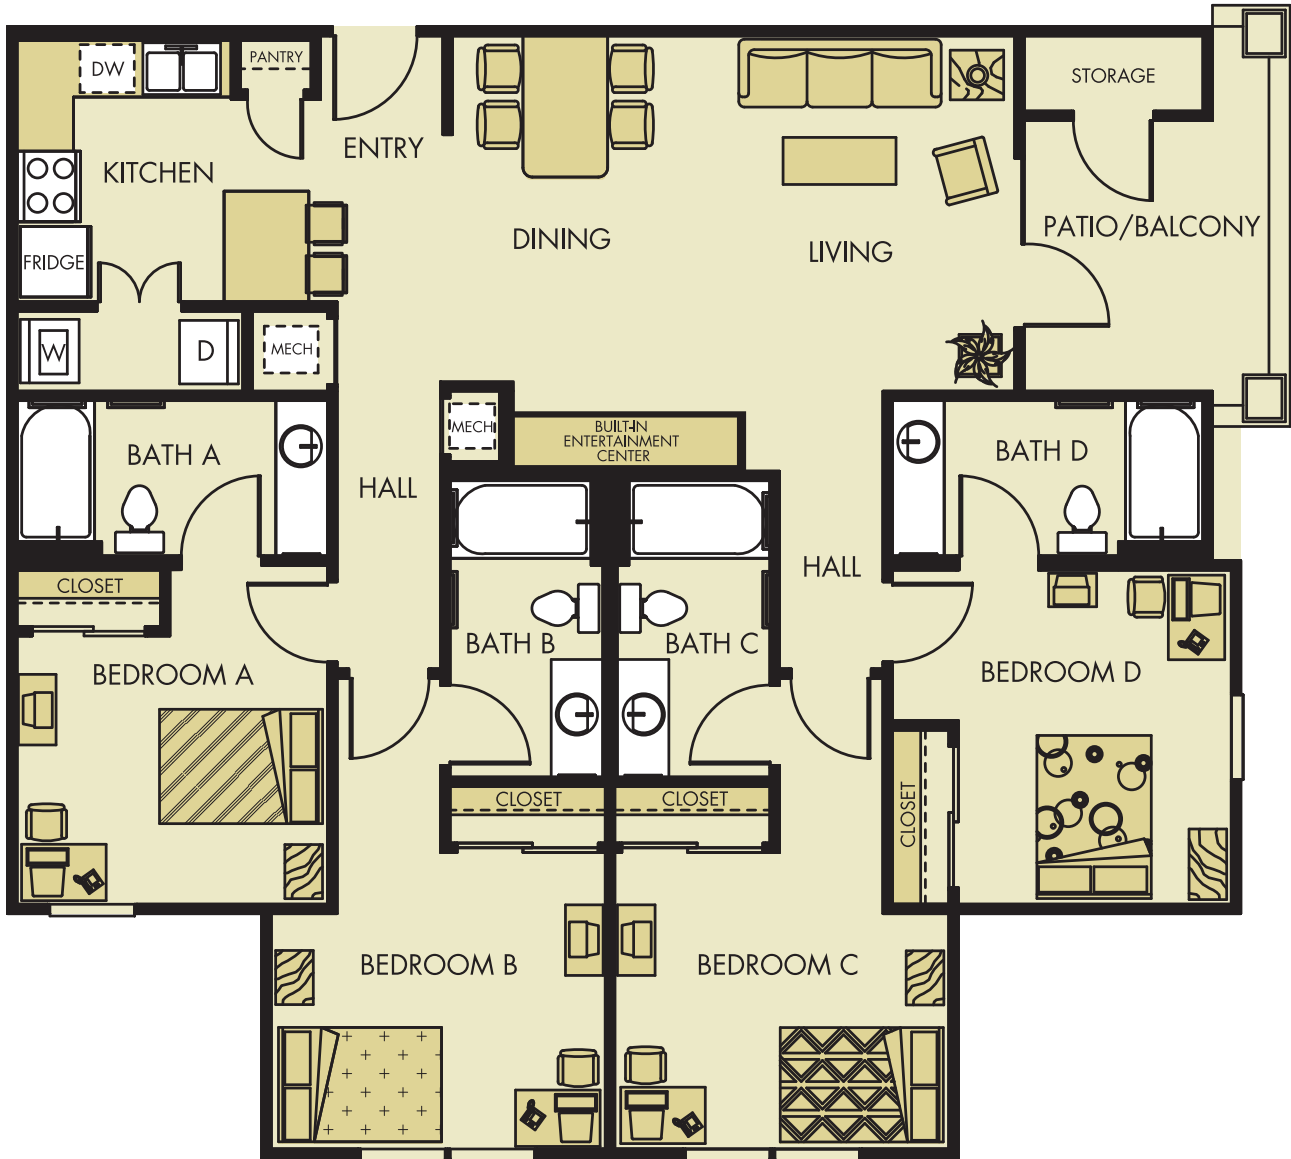

Legends Place

smart student living.com

4 Bedroom - 4 Bathroom

4101 W. 24th Place
Lawrence, KS 66047
785-856-5848
Legends@PlaceProperties.com