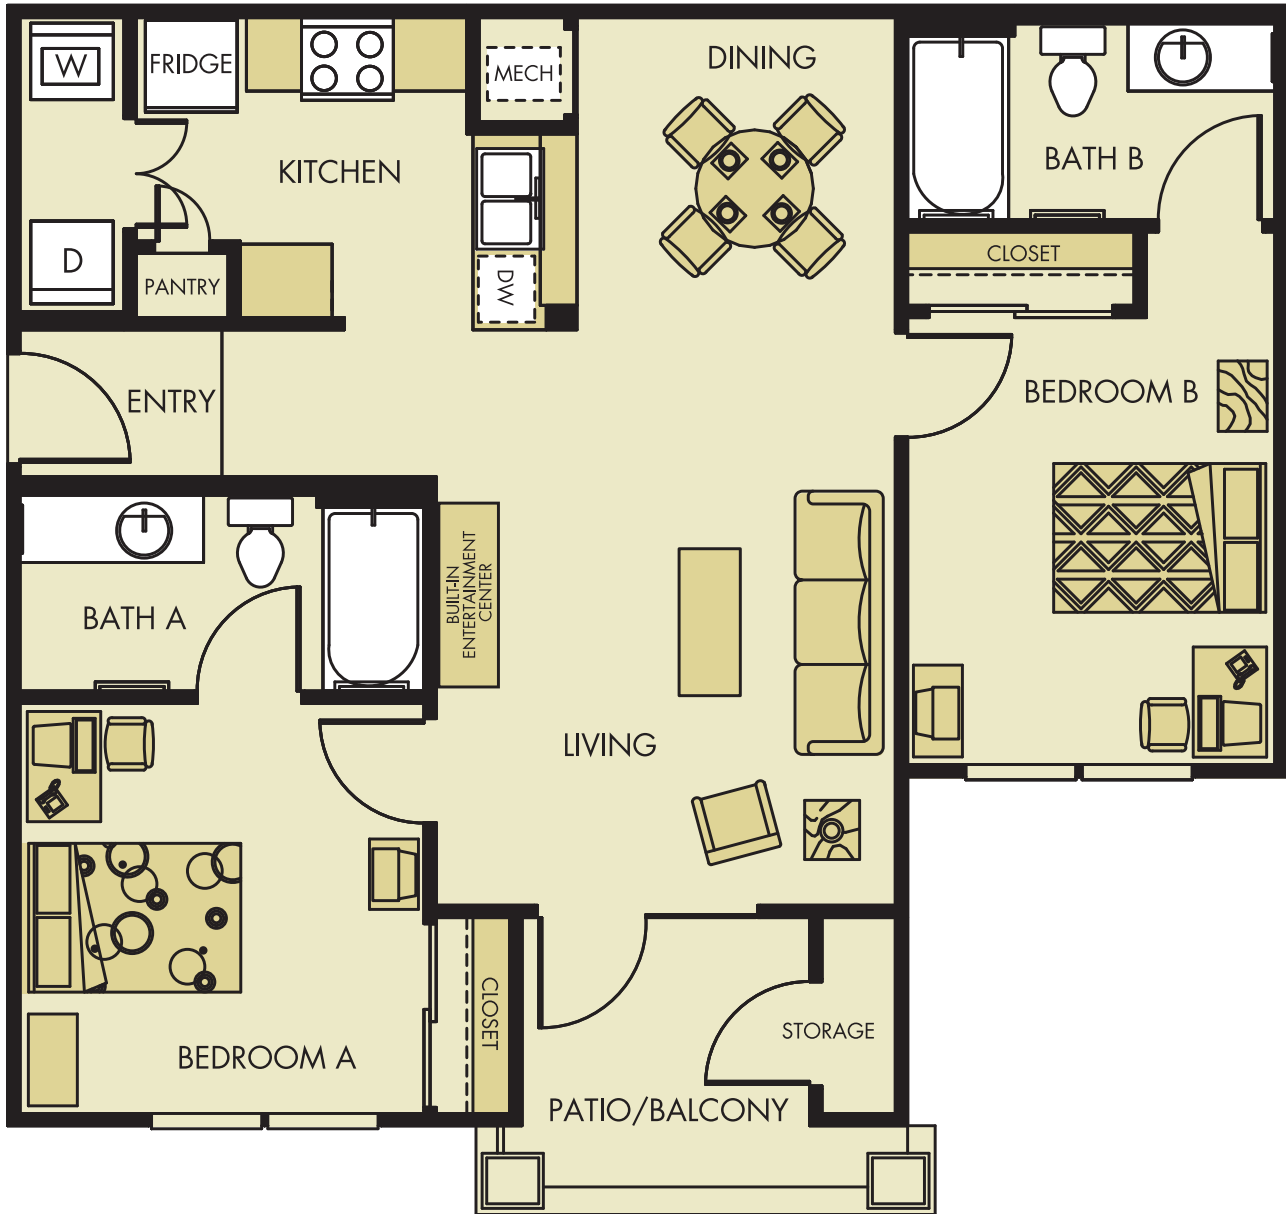

Legends Place

smart student living.com

2 Bedroom - 2 Bathroom

4101 W. 24th Place
Lawrence, KS 66047
785-856-5848
Legends@PlaceProperties.com